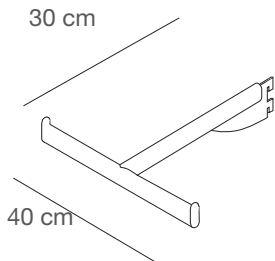

ZEROAPFZ

Appenderia frontale inclinata finitura cromo opaco
Tilted frontal crossbar matt chromium finishing
L.38 cm