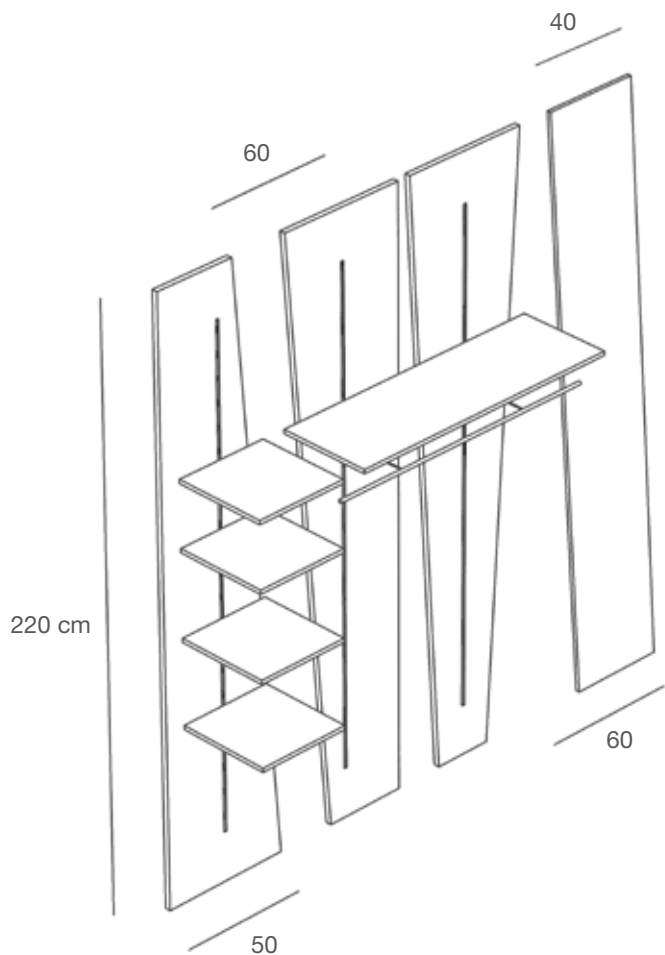

PANNELLI - SPECCHI
PANELS - MIRRORS