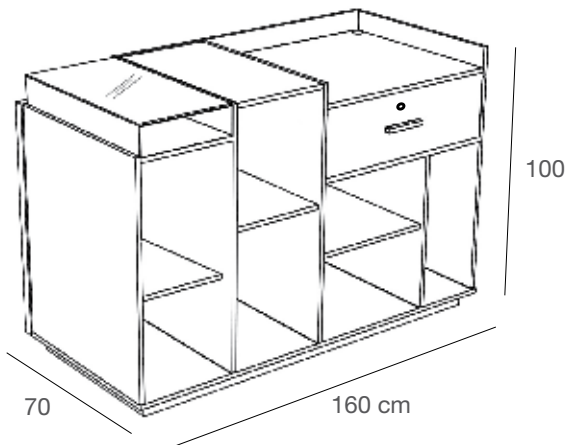

BANCO CASSA ZERO
CASH COUNTER ZERO

ZEROBC/LEPL

Banco cassa in nobilitato lucido con inserto frontale rivestito in ecopelle stampa cocodrillo lucida
Cash counter in glossy faced panel with frontal inset in synthetic croc printed glossy leather
L.160 x P.70 x H.100 cm

ZEROBC/ST

Banco cassa in nobilitato lucido con inserto frontale laminato Vera Pietra
Cash counter in glossy faced panel with frontal inset in Real Stone veneered panel
L.160 x P.70 x H.100 cm

ZEROTOP/N

Ponte rimovibile in nobilitato opaco
Removable bridge in opaque faced panel
L.75 x P.68 x H.15 cm

IMBALLO
PACKAGE

ZERORC1/L

Mobile retrocassa con un cassetto e ripiani in nobilitato lucido
Caseback with one drawer and shelves, in faced glossy panel.
L.100 x P.45 x H.100 cm

ZERORC2/L

Mobile retrocassa con due cassetti e ripiani in nobilitato lucido
Caseback with two drawers and shelves, in faced glossy panel.
L.100 x P.45 x H.100 cm