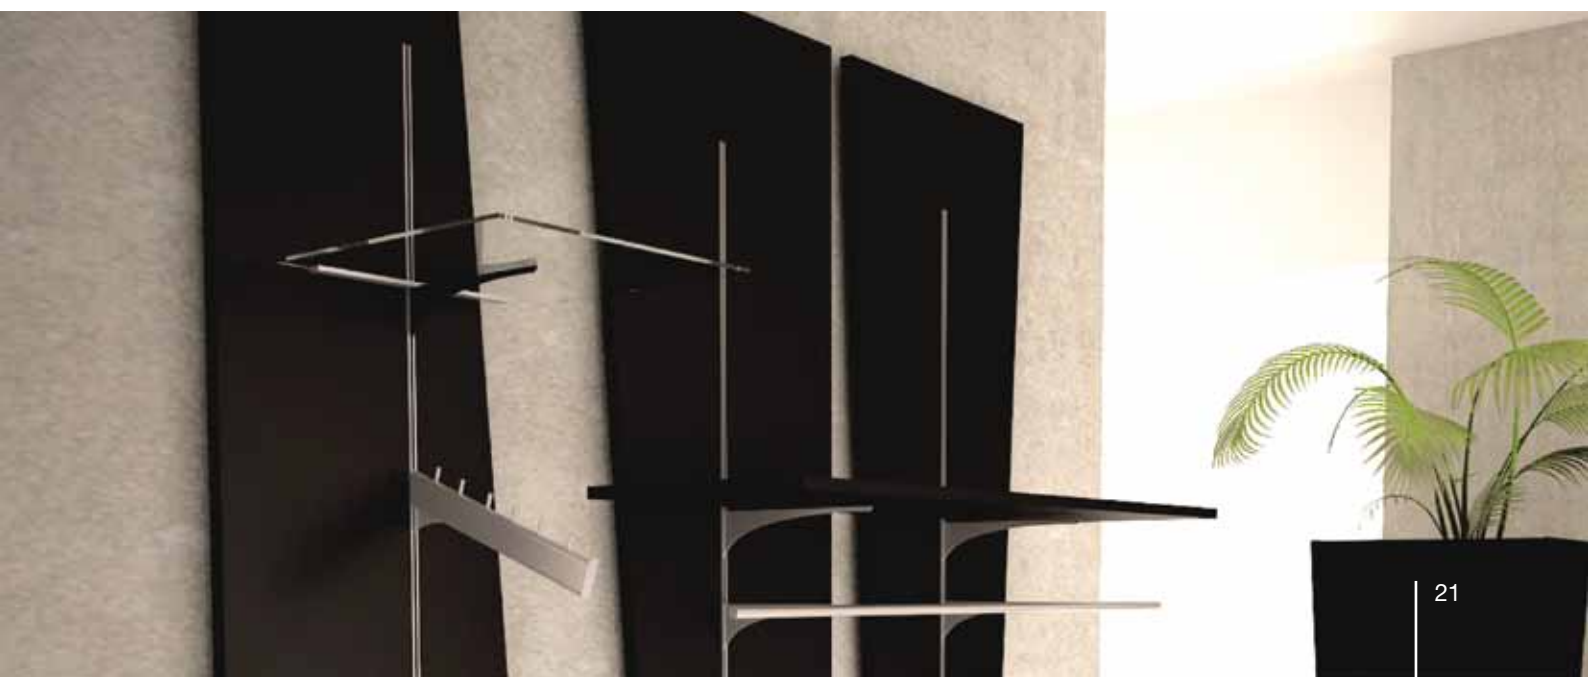

**ZEROBLIST**

Portablister per tubo ovale 30 x 15 mm finitura cromo opaco  
*Blisterholder for oval tube 30 x 15 mm matt chromium finishing*  
 L.20 cm

**ZEROME/V**

Mensola in vetro temperato sp.8mm  
*Tempered glass shelf th.8mm*  
L.115 x P.40 cm