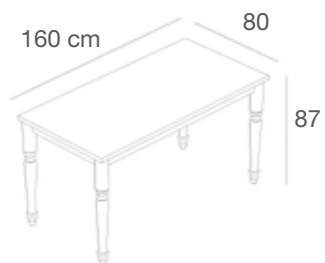

ZEROT1NC/L

Tavolo grande con gambe in stile "new country", piano in nobilitato lucido, gambe laccate lucide
Large table with glossy lacquered legs in "new country" style and glossy faced top
L.160 x P.80 x H.87 cm

ZEROT120NC/L - ZEROT80NC/L

Tavolo desk con gambe in stile "new country", piano in nobilitato lucido, gambe laccate lucide
Desk table with glossy lacquered legs in "new country" style and glossy faced top
L.120 x P.60 x H.87 cm
L.80 x P.60 x H.87 cm

ZEROT2NC/L

Tavolo matrioska medio con gambe in stile "new country", piano in nobilitato lucido, gambe laccate lucide
"Matrioska" medium table with glossy lacquered legs in "new country" style and glossy faced top
L.120 x P.60 x H.60 cm

ZEROT3NC/L

Tavolo matrioska piccolo con gambe in stile "new country", piano in nobilitato lucido, gambe laccate lucide
"Matrioska" small table with glossy lacquered legs in "new country" style and glossy faced top
L.90 x P.50 x H.40 cm

NOBILITATI FACED PANELS