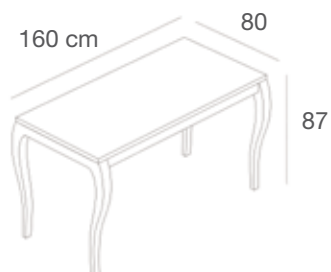

AURO

ARGENTO

**ZEROT1NB/L**

Tavolo grande con gambe in stile "new barocco", piano in nobilitato lucido, gambe laccate lucide  
*Large table with glossy lacquered legs in "new barocco" style and glossy faced top*  
 L.160 x P.80 x H.87 cm