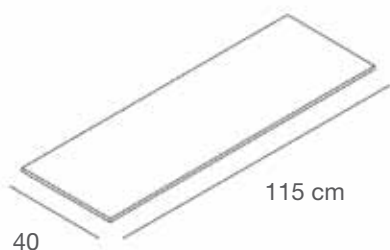

ZEROME/L - ZEROME/ST

Mensola in nobilitato o laminato Vera Pietra sp.18mm
Shelf in glossy faced panel or Real Stone veneered th.18mm
L.115 x P.40 cm sp.18mm

ZEROMEM/V

Mensola in vetro temperato sp.8mm
Tempered glass shelf th.8mm
L.40 x P.40 cm