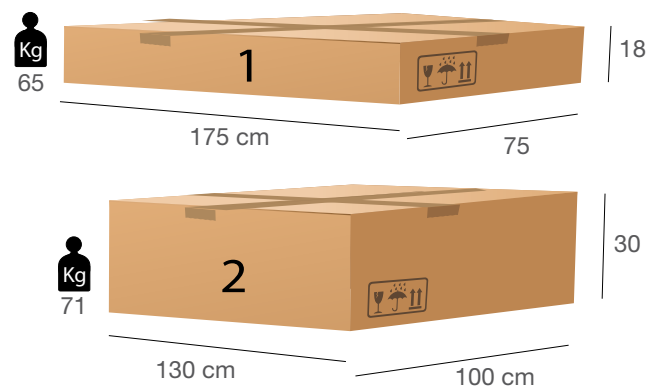

Ponte rimovibile in nobilitato opaco  
Removable bridge in opaque faced panel  
L.75 x P.68 x H.15 cm

**IMBALLO**  
PACKAGE

**ZERORC1/L**

Mobile retrocassa con un cassetto e ripiani in nobilitato lucido  
Caseback with one drawer and shelves, in faced glossy panel.  
L.100 x P.45 x H.100 cm