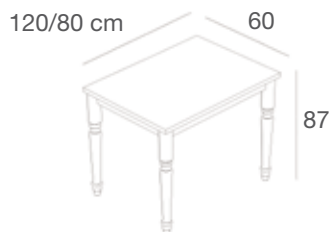

#### ZEROT1NC/L

Tavolo grande con gambe in stile "new country", piano in nobilitato lucido, gambe laccate lucide  
*Large table with glossy lacquered legs in "new country" style and glossy faced top*  
 L.160 x P.80 x H.87 cm