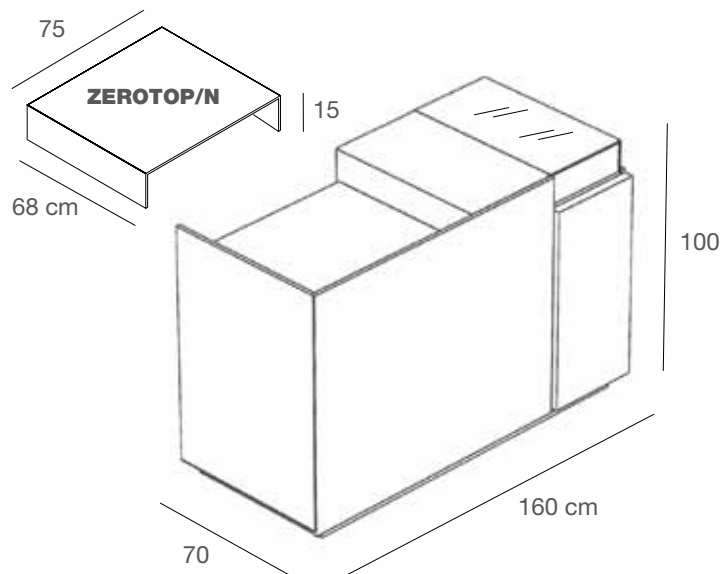

AURO

ARGENTO

**BANCO CASSA ZERO**  
CASH COUNTER ZERO

**ZEROBC/LEPL**

Banco cassa in nobilitato lucido con inserto frontale rivestito in ecopelle stampa cocodrillo lucida  
Cash counter in glossy faced panel with frontal inset in synthetic croc printed glossy leather  
L.160 x P.70 x H.100 cm