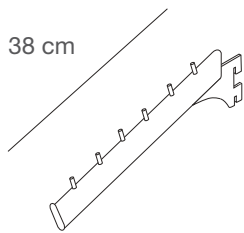

**ZERORMS/V**

Reggimensola piccola per vetro sp.8mm finitura cromo opaco  
*Small shelves holder for glass th.8mm matt chromium finishing*

**ZEROAPF**

Appenderia frontale dritta finitura cromo opaco  
*Straight frontal crossbar matt chromium finishing*  
 L.30 cm