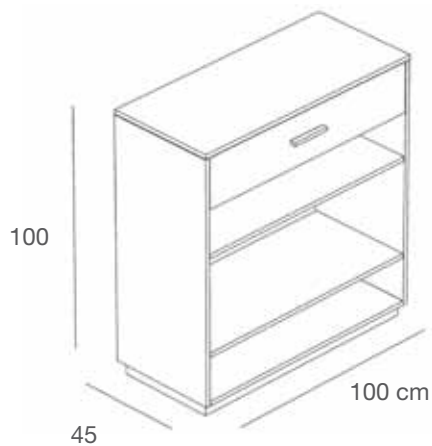

Ponte rimovibile in nobilitato opaco  
Removable bridge in opaque faced panel  
L.75 x P.68 x H.15 cm

**IMBALLO**  
PACKAGE

**ZERORC1/L**

Mobile retrocassa con un cassetto e ripiani in nobilitato lucido  
Caseback with one drawer and shelves, in faced glossy panel.  
L.100 x P.45 x H.100 cm