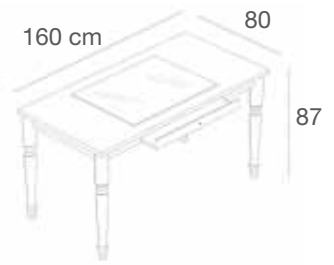

TAVOLI "NEW COUNTRY"
"NEW COUNTRY" TABLES