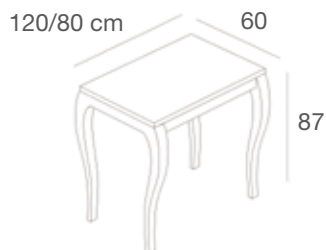

AURO

ARGENTO

**ZEROT1NB/L**

Tavolo grande con gambe in stile "new barocco", piano in nobilitato lucido, gambe laccate lucide  
*Large table with glossy lacquered legs in "new barocco" style and glossy faced top*  
 L.160 x P.80 x H.87 cm