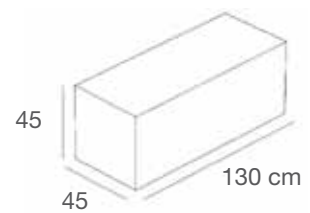

ZEROT1NC/LT

Tavolo con gambe in stile "new country", piano in nobilitato lucido, teca con vetro e cassetto gambe laccate lucide
Table with glossy lacquered legs in "new country" style and glossy faced top with glass window and drawer.
L.160 x P.80 x H.87 cm