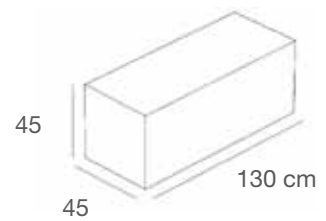

TAVOLI "NEW BAROCCO"
"NEW BAROCCO" TABLES

ZEROT1NB/LT

Tavolo grande con gambe in stile "new barocco", piano in nobilitato lucido, teca con vetro e cassetto gambe laccate lucide
Large table with glossy lacquered legs in "new barocco" style and glossy faced top with glass window and drawer.
L.160 x P.80 x H.87 cm

ZEROPOU\EPL - ZEROPOU/ST

Panca rivestita in ecopelle stampa cocodrillo lucido o laminato Vera Pietra
Bench covered with synthetic croc printed leather or Real Stone veneered
L.130 x P.45 x H.45 cm

ECOPELLE
SYNTHETIC LEATHER

NOBILITATI VERA PIETRA
REAL STONE VENEER