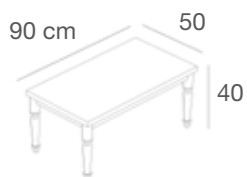

ZEROT2NC/L

Tavolo matrioska medio con gambe in stile "new country", piano in nobilitato lucido, gambe laccate lucide
"Matrioska" medium table with glossy lacquered legs in "new country" style and glossy faced top
L.120 x P.60 x H.60 cm