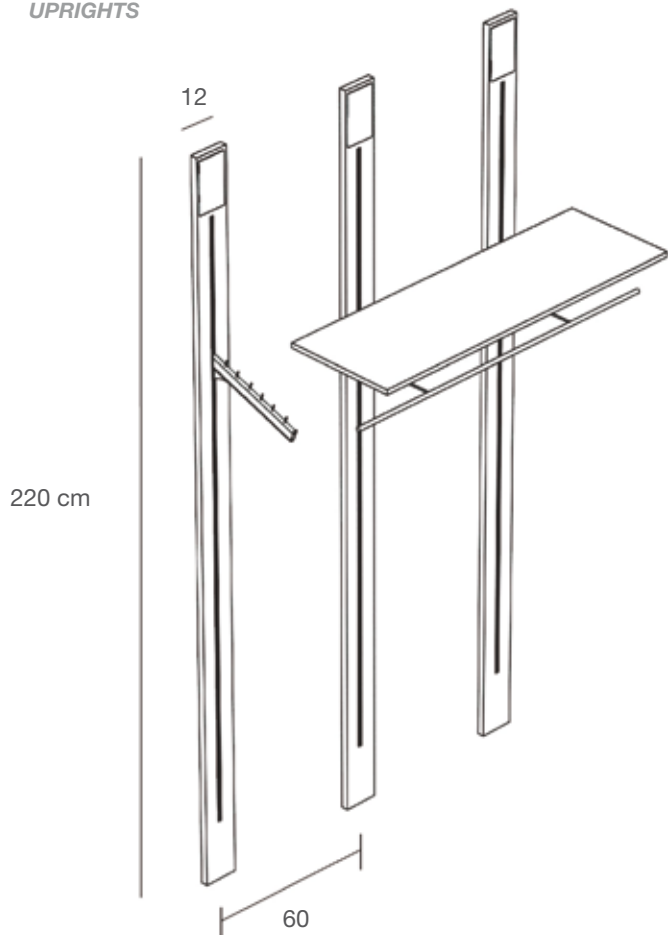

MONTANTI
UPRIGHTS