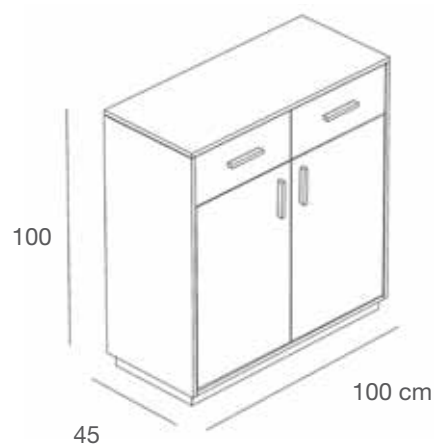

Ponte rimovibile in nobilitato opaco  
Removable bridge in opaque faced panel  
L.75 x P.68 x H.15 cm

**IMBALLO**  
PACKAGE

**ZERORC1/L**

Mobile retrocassa con un cassetto e ripiani in nobilitato lucido  
Caseback with one drawer and shelves, in faced glossy panel.  
L.100 x P.45 x H.100 cm