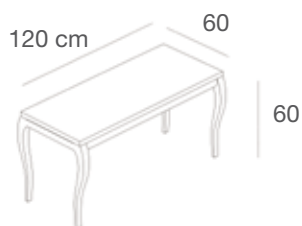

ZEROT120NB/L - ZEROT80NB/L

Tavolo desk con gambe in stile "new barocco", piano in nobilitato lucido, gambe laccate lucide
Desk table with glossy lacquered legs in "new barocco" style and glossy faced top
L.120 x P.60 x H.87 cm
L.80 x P.60 x H.87 cm