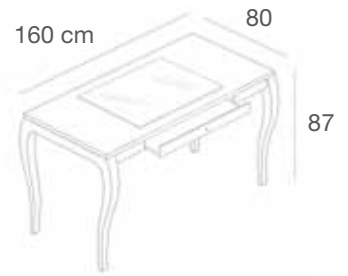

TAVOLI "NEW BAROCCO"
"NEW BAROCCO" TABLES

ZEROT1NB/LT

Tavolo grande con gambe in stile "new barocco", piano in nobilitato lucido, teca con vetro e cassetto gambe laccate lucide
Large table with glossy lacquered legs in "new barocco" style and glossy faced top with glass window and drawer.
L.160 x P.80 x H.87 cm