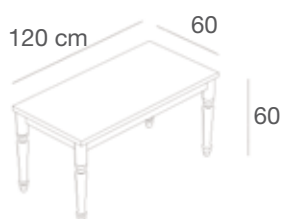

ZEROT120NC/L - ZEROT80NC/L

Tavolo desk con gambe in stile "new country", piano in nobilitato lucido, gambe laccate lucide
Desk table with glossy lacquered legs in "new country" style and glossy faced top
L.120 x P.60 x H.87 cm
L.80 x P.60 x H.87 cm