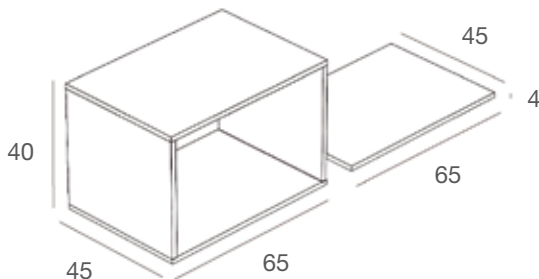

**CUBI-PEDANE**  
*CUBES-PLATFORMS*

**ZEROPED/L**

Pedana in nobilitato lucido rialzato con zoccolo  
*Platform in glossy faced panel raised with baseboard*  
L.65 x P.45 x H.4 cm

**ZEROCUB/L**

Cubo in nobilitato lucido rialzato con zoccolo  
*Cube in glossy faced panel, raised with baseboard*  
L.65 x P.45 x H.40 cm