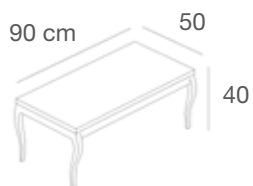

ZEROT2NB/L

Tavolo matrioska medio con gambe in stile "new barocco", piano in nobilitato lucido, gambe laccate lucide
"Matrioska" medium table with glossy lacquered legs in "new barocco" style and glossy faced top
L.120 x P.60 x H.60 cm