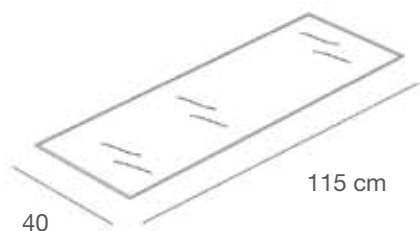

ZEROME/V

Mensola in vetro temperato sp.8mm
Tempered glass shelf th.8mm
L.115 x P.40 cm